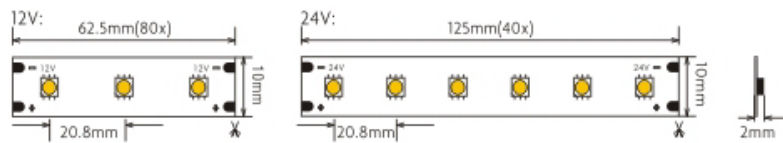

5050 Series Flexible led strip

FOCUS ON LED STRIP LIGHTING

- HIGH CRI LED
- COLOR CONSISTENCY
- HIGH EFFICACY
- COLOR PURITY

48LEDs/m 11.5w/m

Part No.	LED/m	Volt(DC)	CRI (Ra)	W/WW(K)	Power ± 5%	lm/m ± 5%	IPXX
LC48-N5050-W/WW-12/24-IP20	48	12V 24V	80-95	6500 3500 5500 2700 4500 2400	11.5W/M	1003/896	IP20
LC48-W5050-W/WW-12/24-IP65						906/809	IP65
LC48-W5050-W/WW-12/24-IP66						984/874	IP66
LC48-W5050-W/WW-12/24-IP67						906/809	IP67
LC48-W5050-W/WW-12/24-IP68						896/808	IP68